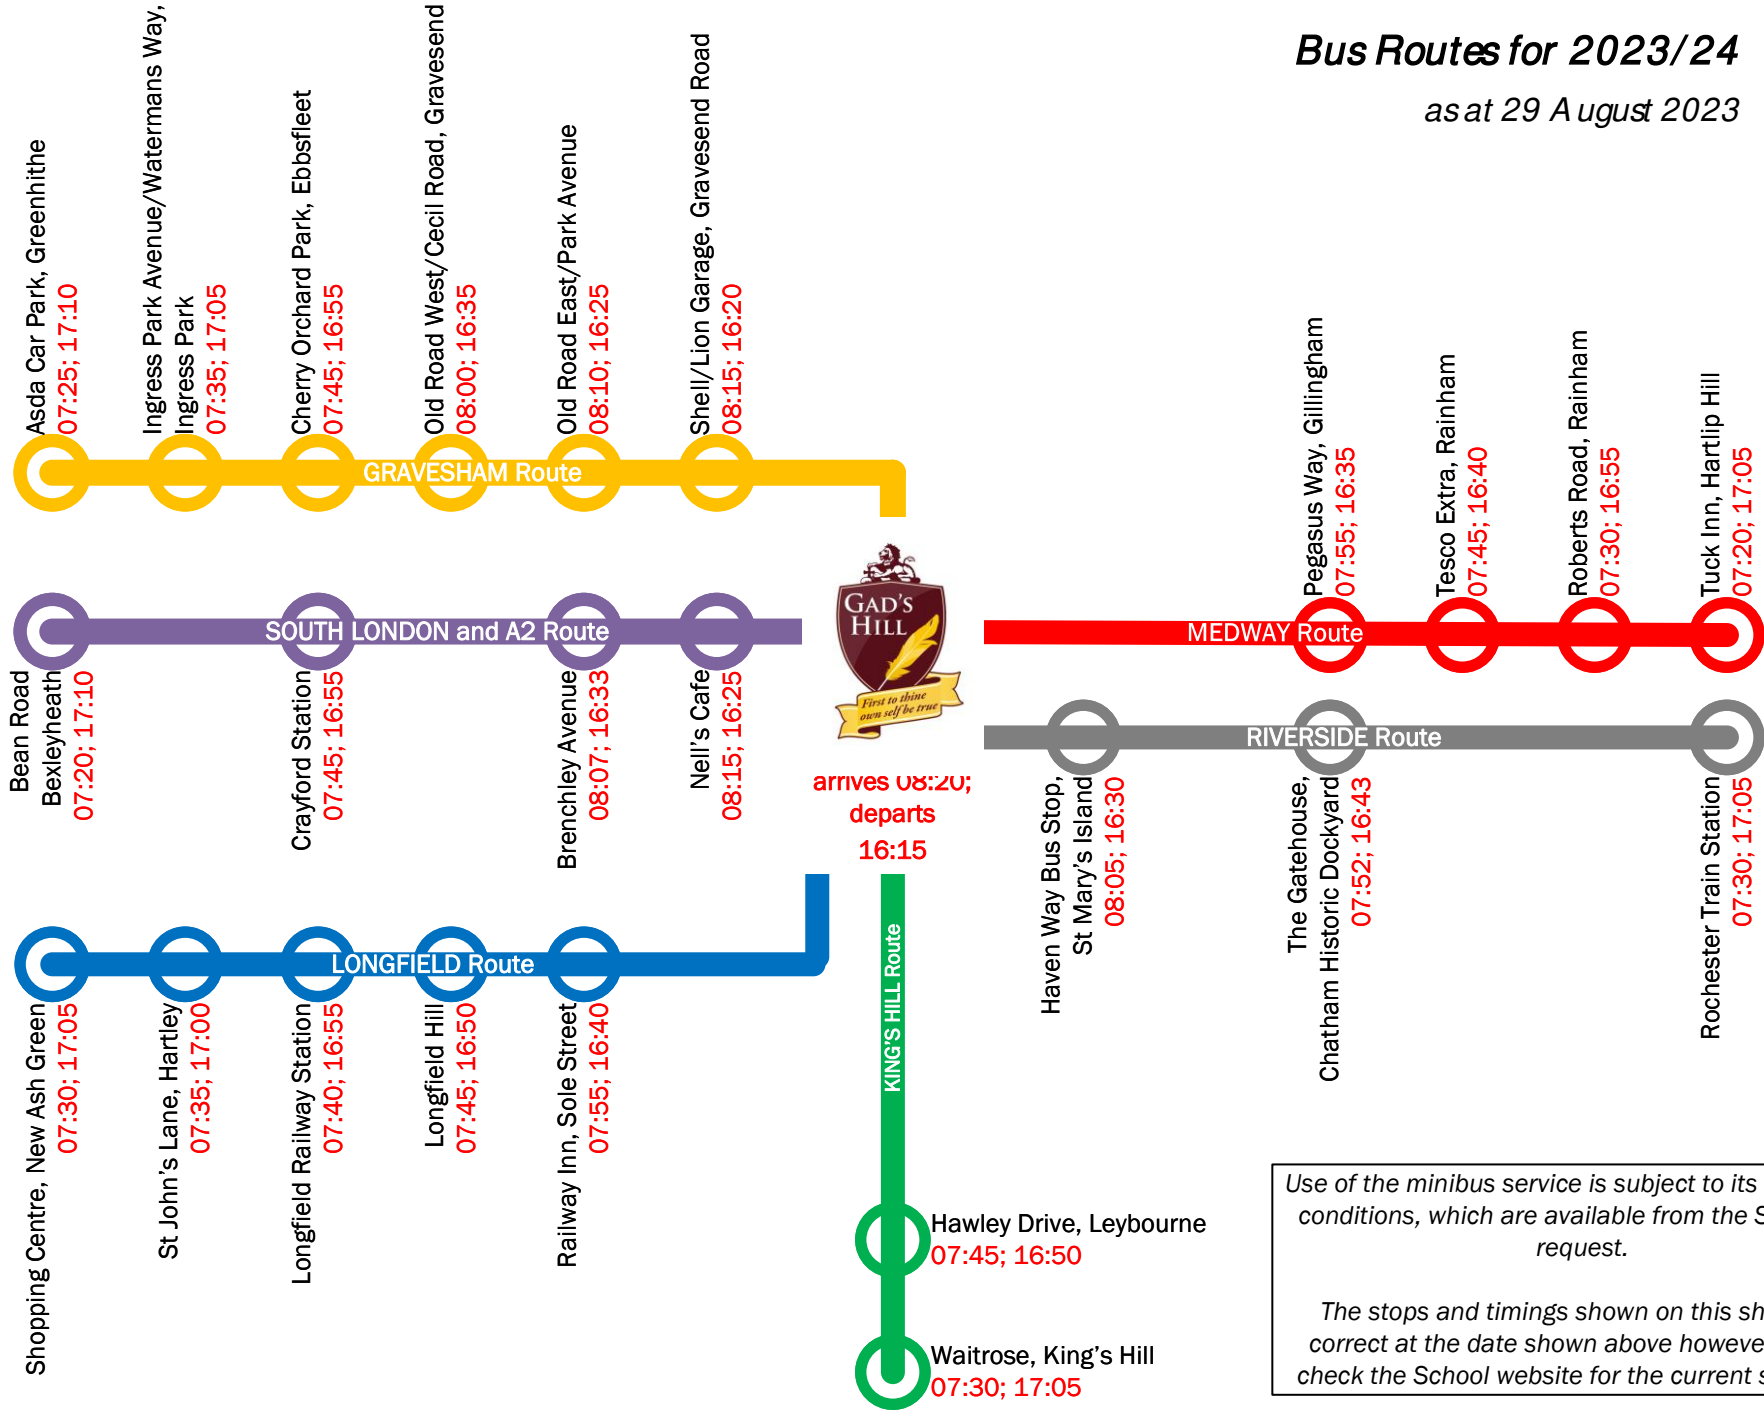

# Bus Routes for 2023/24

as at 29 August 2023

Use of the minibus service is subject to its terms and conditions, which are available from the School on request.

The stops and timings shown on this sheet are correct at the date shown above however please check the School website for the current schedule.