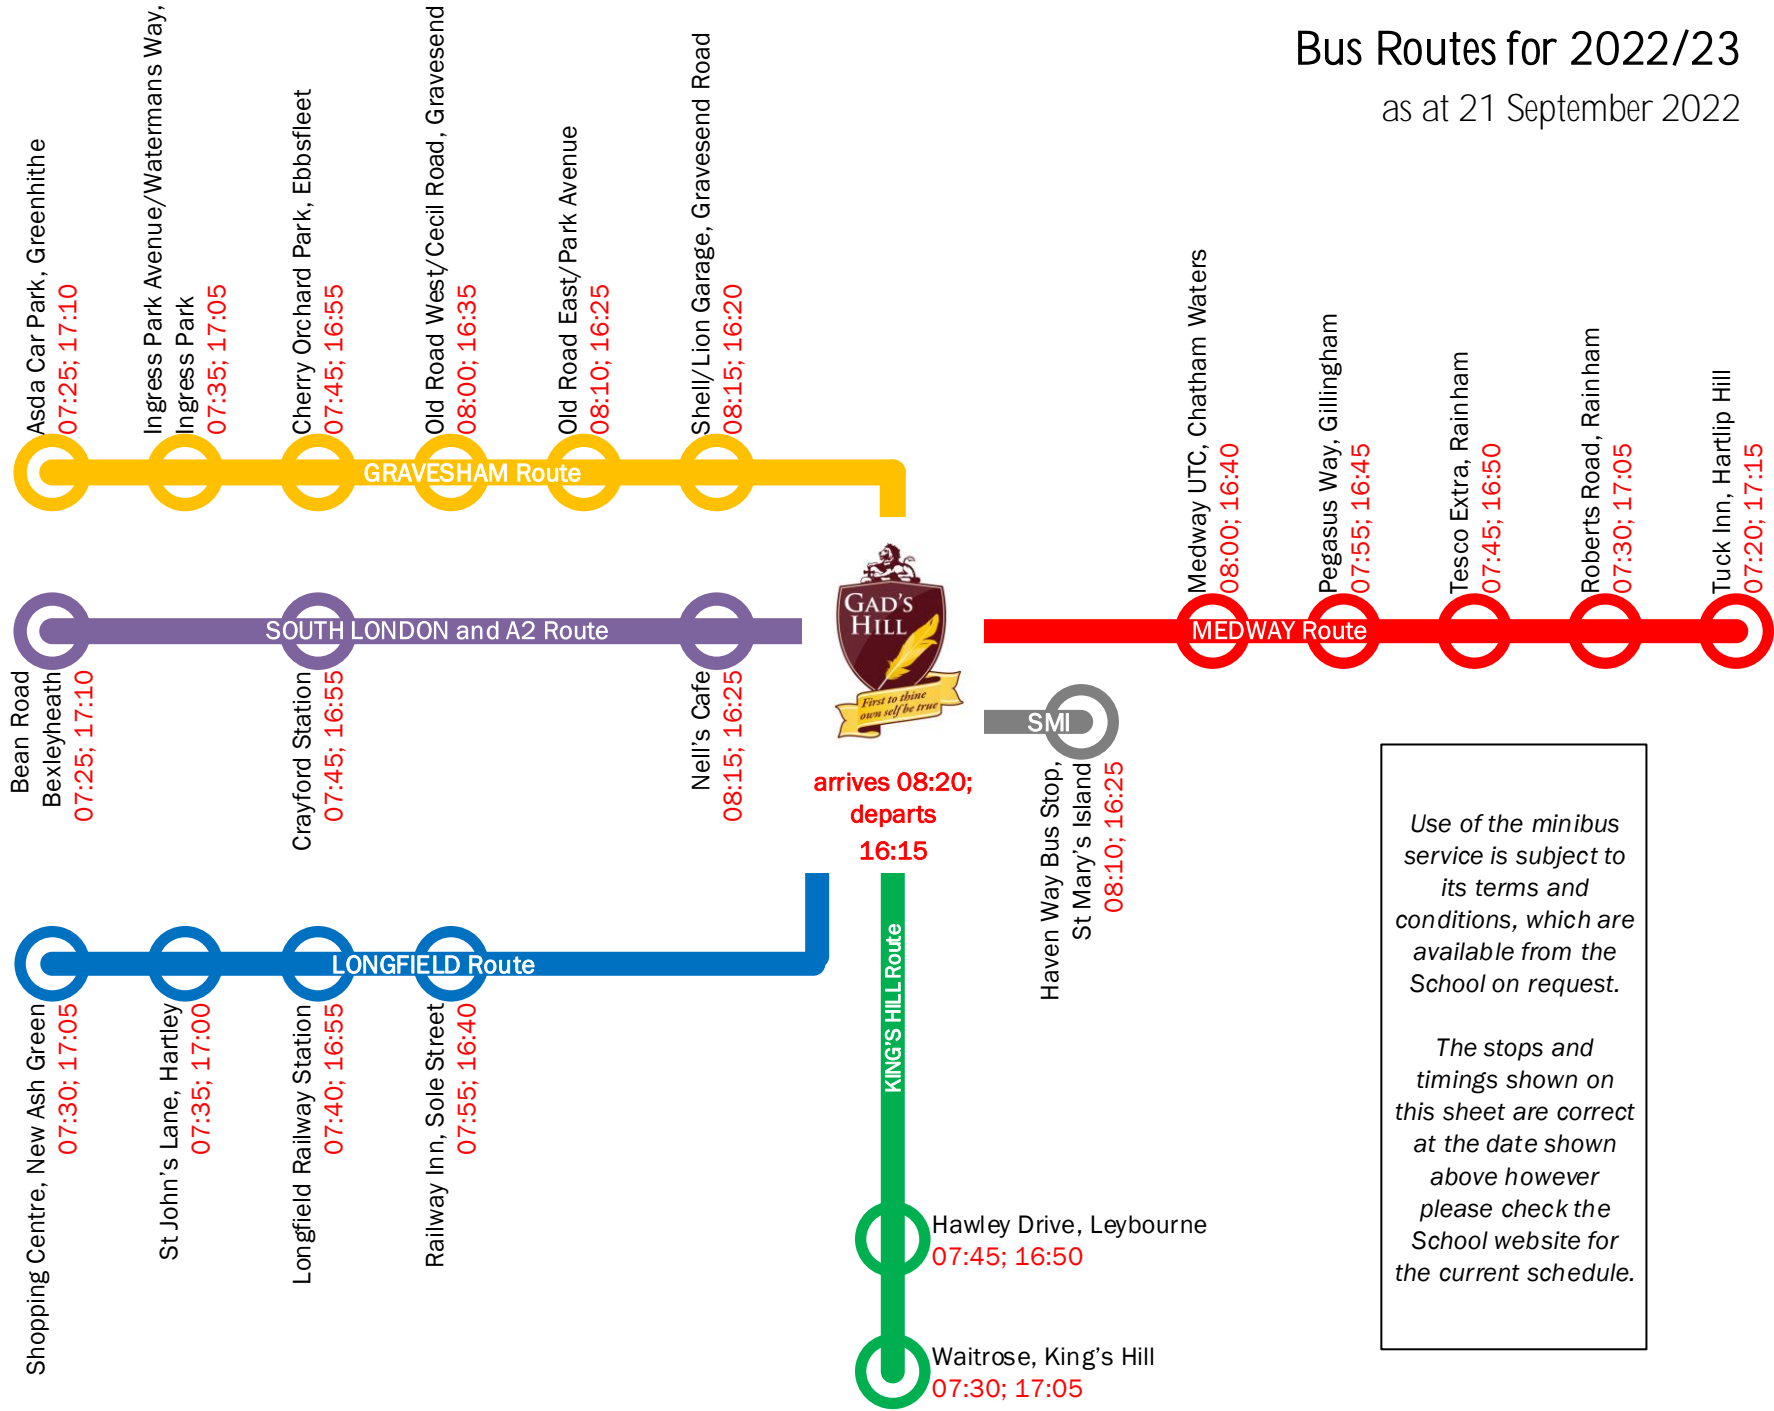

Bus Routes for 2022/23

as at 21 September 2022

Use of the minibus service is subject to its terms and conditions, which are available from the School on request.

The stops and timings shown on this sheet are correct at the date shown above however please check the School website for the current schedule.